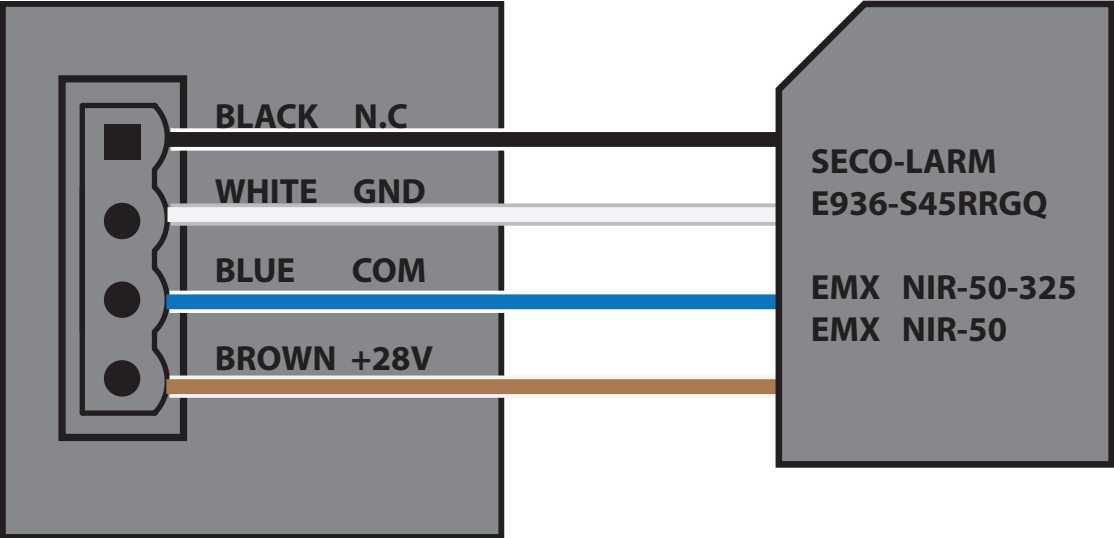

GOC-4200LDR SAFETY PHOTOEYE CONNECTION

MON CLEYE

SECO-LARM	E936-S45RRGQ
EMX	NIR-50-325
EMX	NIR-50

GOC-4200LDR UL PHOTOEYE CONNECTION FOR PRIMARY AND SECONDARY GATES

MONITOR OPEN

MONITOR CLOSE