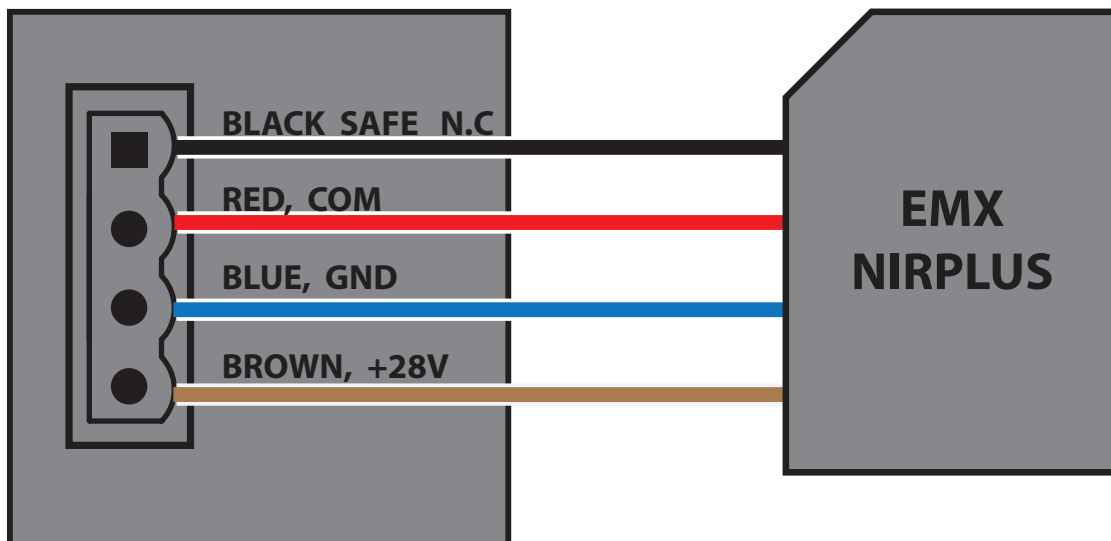

GOC-4200LDR SAFETY PHOTOEYE CONNECTION

MON CLEYE

SECO-LARM	E936-S45RRGQ
EMX	NIR-50-325
EMX	NIR-50

GOC-4200LDR UL PHOTOEYE CONNECTION FOR PRIMARY AND SECONDARY GATES

MONITOR OPEN

MONITOR CLOSE