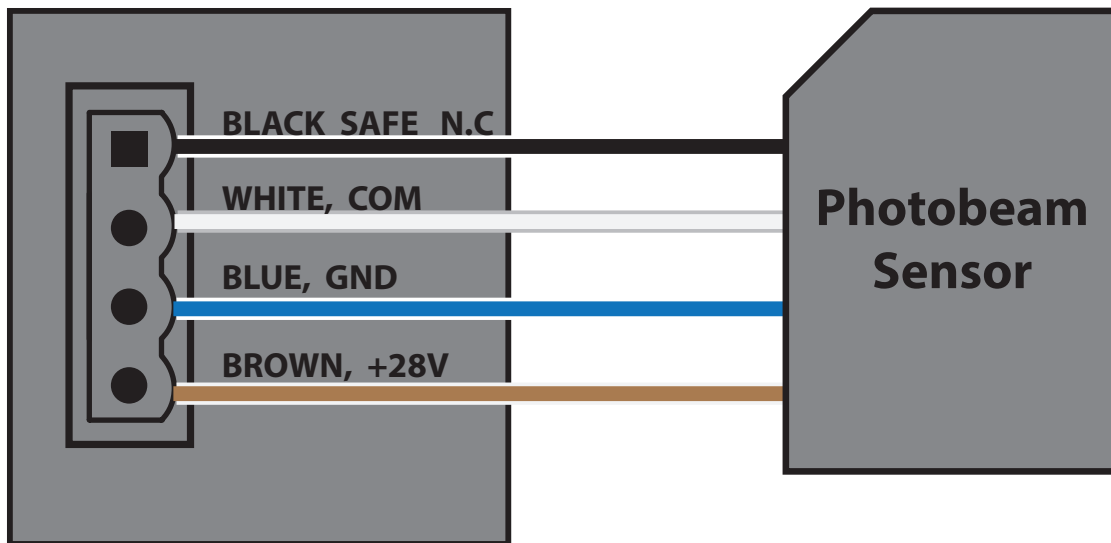

GOC-4200LDR SAFETY PHOTOEYE CONNECTION

MON CLEYE

SECO-LARM	E936-S45RRGQ
EMX	NIR-50-325
EMX	NIR-50

GOC-4200LDR UL PHOTOEYE CONNECTION FOR PRIMARY AND SECONDARY GATES

MONITOR OPEN

MONITOR CLOSE