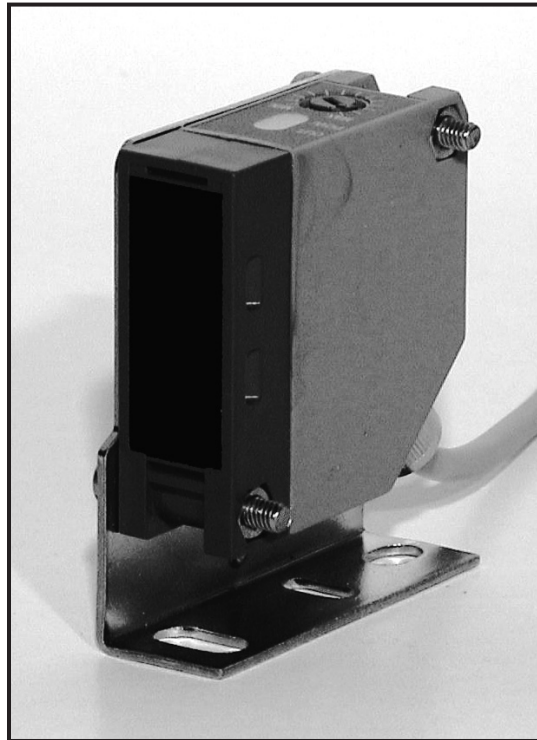

### NIRPlus™ Retro-Reflective Photoeye

- Flexible Voltage:  
12V AC/DC to 230V AC  
28mA Current Draw Standby  
15mA Current Draw Detect
- Watertight Package for Reliable  
Outdoor Installation
- 6 Feet Cable
- 45 Feet Range
- Two LED Indicators
- Sensitivity Adjustment
- Compact Size: 2" High,  
2" Deep, 0.70" Wide
- Relay Output: 3A 24V  
1A 220V Normally Energized