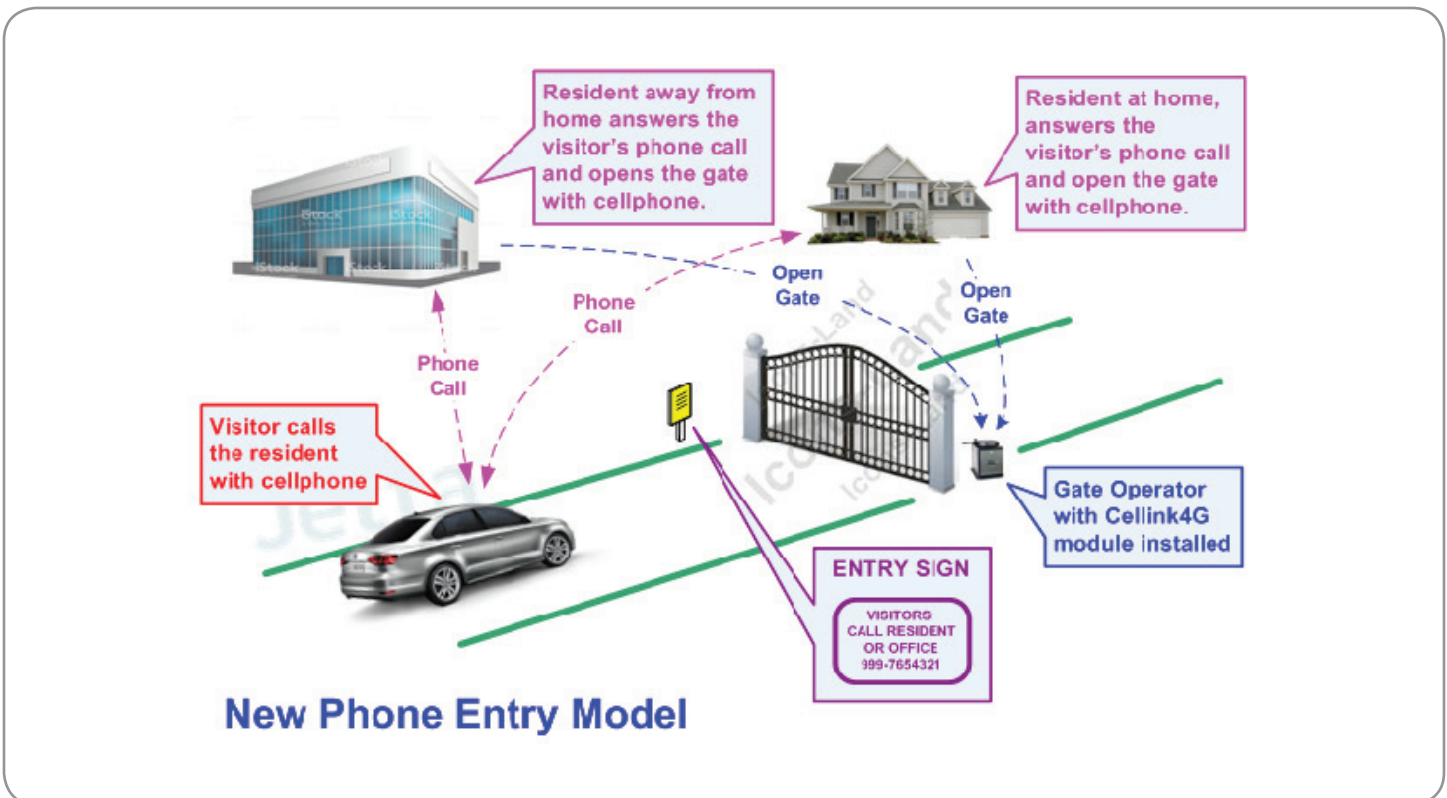

## Cellink4G

Cellink4G is a 4G cellphone gate access control module, which works with most of the carriers (AT&T, T-Mobile, etc.). With 1000 user capacity and over 4000 history logs, it provides a fully remote gate access control via smartphone App.

### Features:

- Open operation
- Hold open operation
- Hold open schedule
- User management
- Gate status monitor
- Internal real time clock
- Adjustable relay strike delay
- Secondary contact output
- History logging

### Advantages:

- Low cost and easy installation
- Convenient phone entry access
- Flexible for residential and light commercial applications.