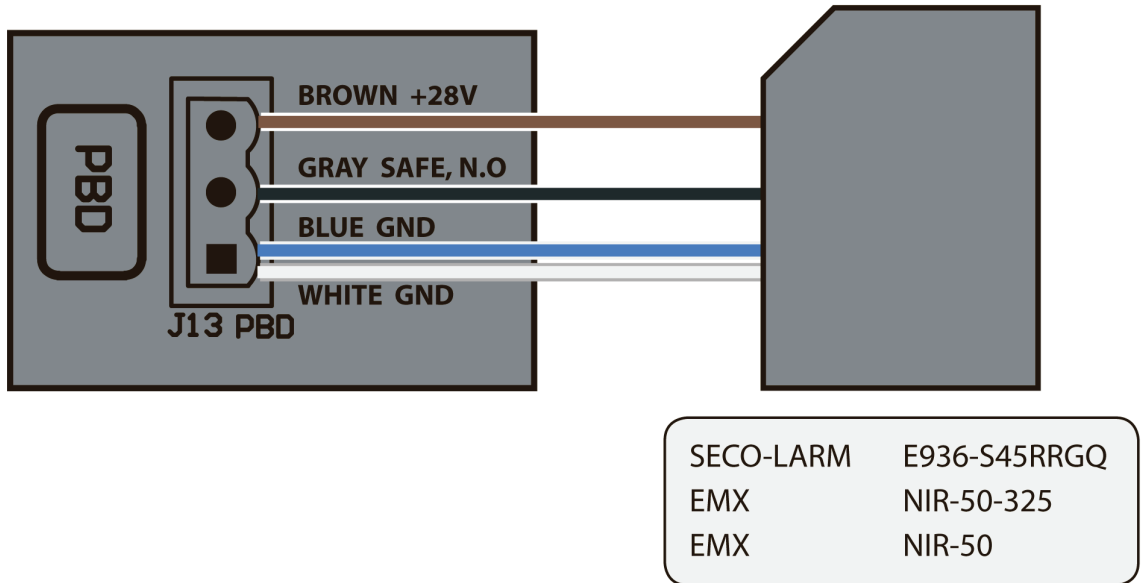

This safety connection is for the following photo eye sensors

Allen Bradley 42GRU-9001 Photo Eye Sensor Safety Connection